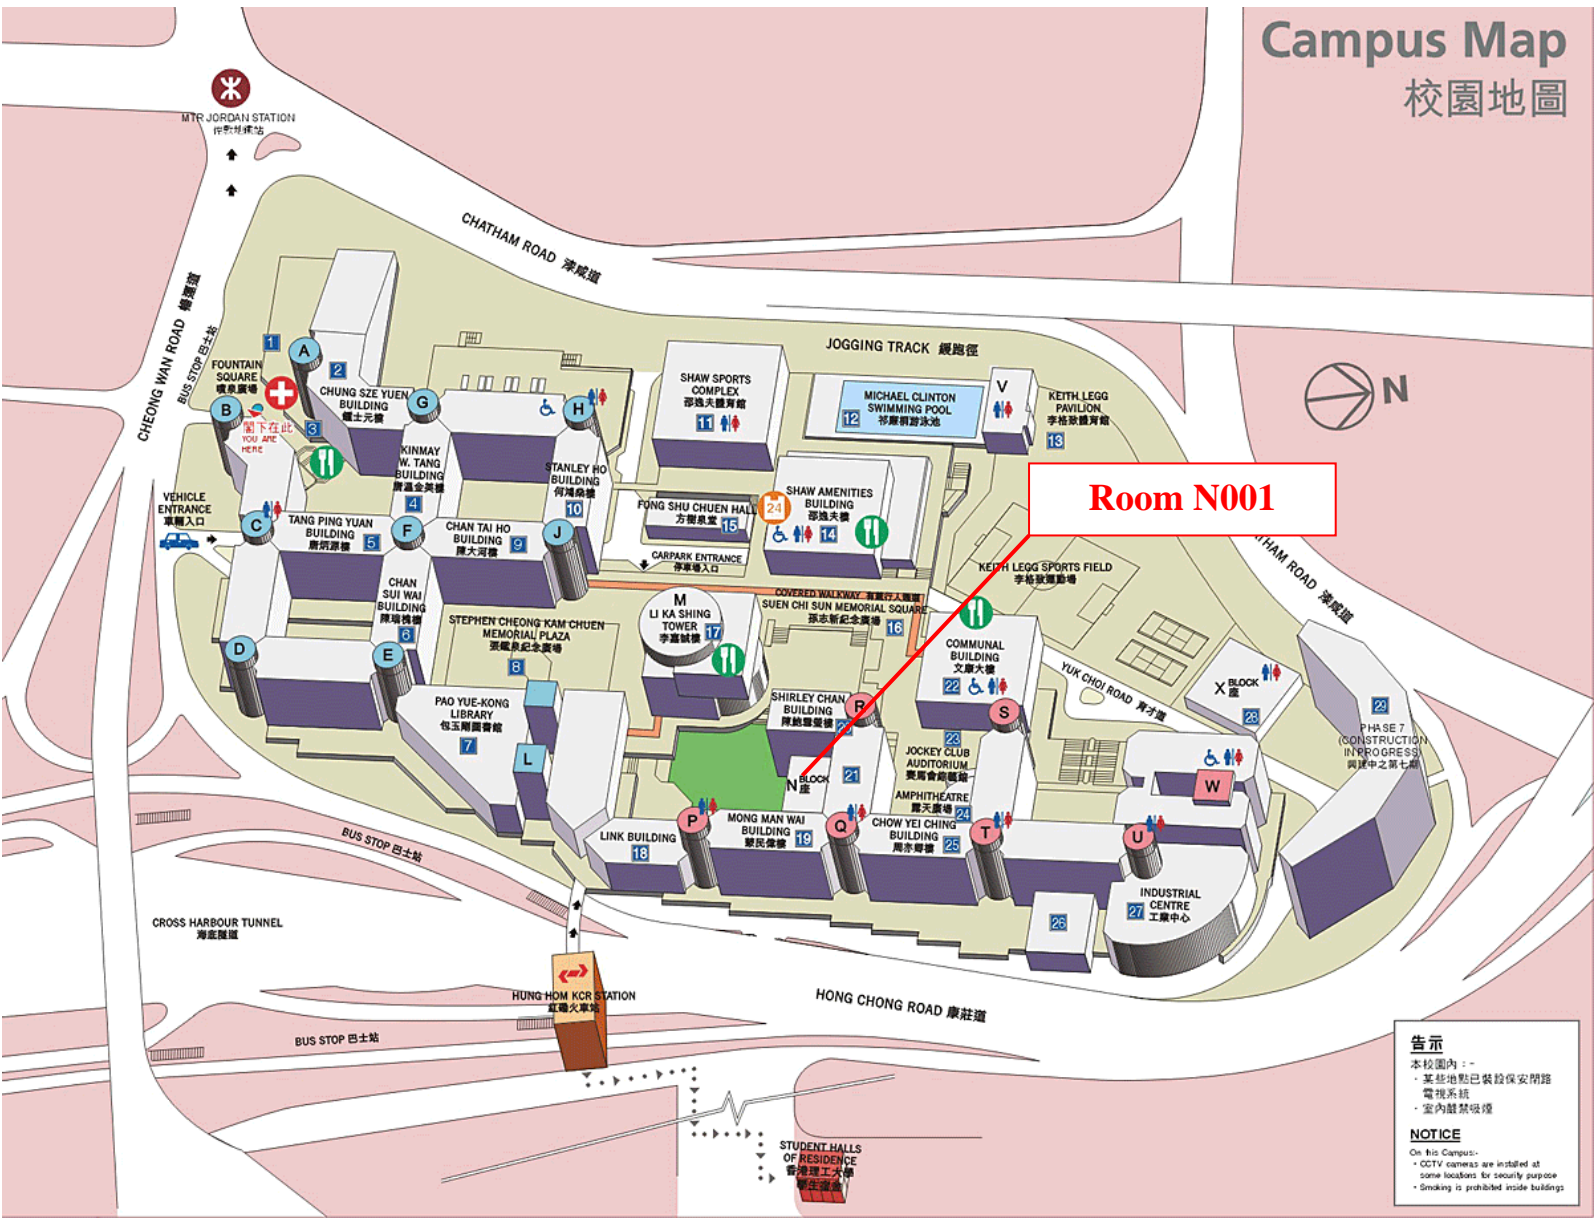

Campus Map

校園地圖

告示
 本校園內：
 - 某些地點已裝設保安閉路電視系統
 - 室內嚴禁吸煙

NOTICE
 On this Campus:
 - CCTV cameras are installed at some locations for security purpose
 - Smoking is prohibited inside buildings